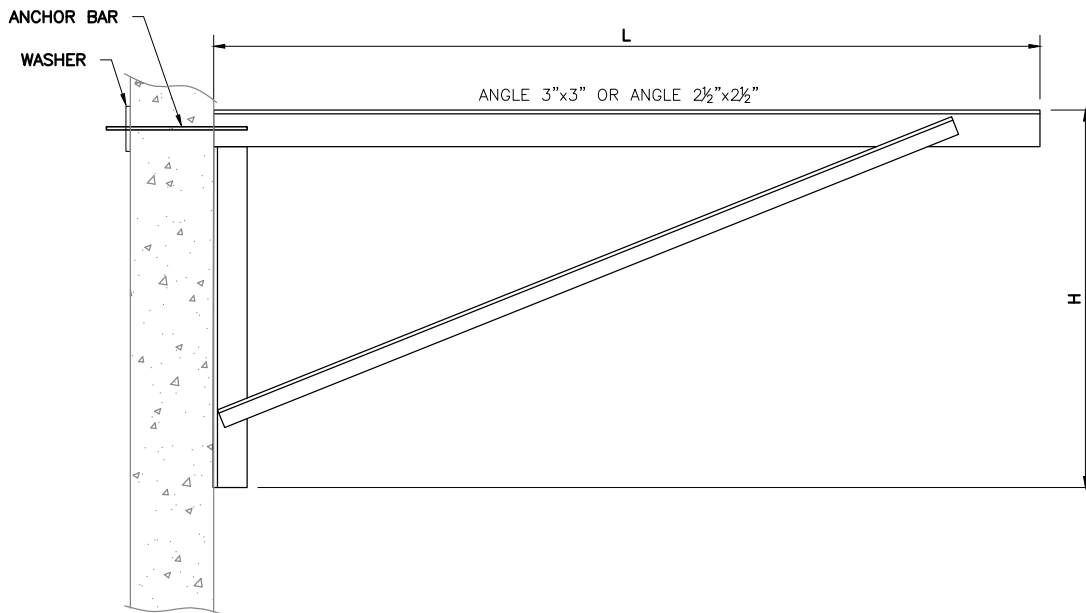

BRACKETS

Our metal brackets come in multiple sizes to suit all precast step and deck installation situations. Due to their lightweight fabrication, our brackets are multifunctional and perfectly suited for applications on the front, side or rear of a home. Bracket sizes range from 2' to 14' and are carried in stock.

H (in)	L (in)
12	24
15	36
18	42
20	48
24	52
28	60
30	64
30	72
30	78
30	84
30	96
38	108
38	120
48	144
48	168

Need Help? Contact us today to request a quote or get more information about our products & services.