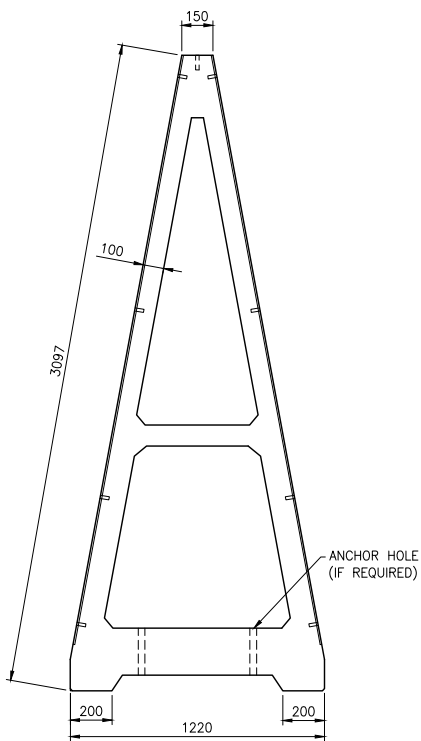

ALFABLOC: 3.05m HIGH

ELEVATION VIEW

ISOMETRIC VIEW

Need Help? Contact us today to request a quote or get more information about our products & services.

RED DEER PLANT Office: 403-343-8000
Toll Free: 800-859-5541

CALGARY PLANT Office: 403-261-3851
Toll Free: 800-859-5541

HEAD OFFICE Office: 403-343-6099
Toll Free: 800-859-5541

ALFABLOC: 3.66m HIGH

ELEVATION VIEW

ISOMETRIC VIEW

Need Help? Contact us today to request a quote or get more information about our products & services.