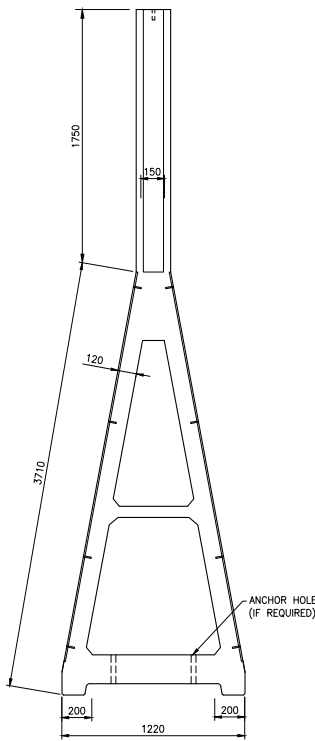

ALFABLOC: 4.57m HIGH

ELEVATION VIEW