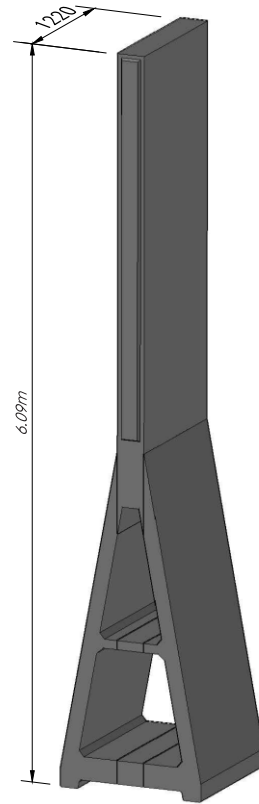

ISOMETRIC VIEW

Need Help? Contact us today to request a quote or get more information about our products & services.

RED DEER PLANT Office: 403-343-8000
Toll Free: 800-859-5541

CALGARY PLANT Office: 403-261-3851
Toll Free: 800-859-5541

HEAD OFFICE Office: 403-343-6099
Toll Free: 800-859-5541

ALFABLOC: 6.09m HIGH

ELEVATION VIEW

ISOMETRIC VIEW

Need Help? Contact us today to request a quote or get more information about our products & services.