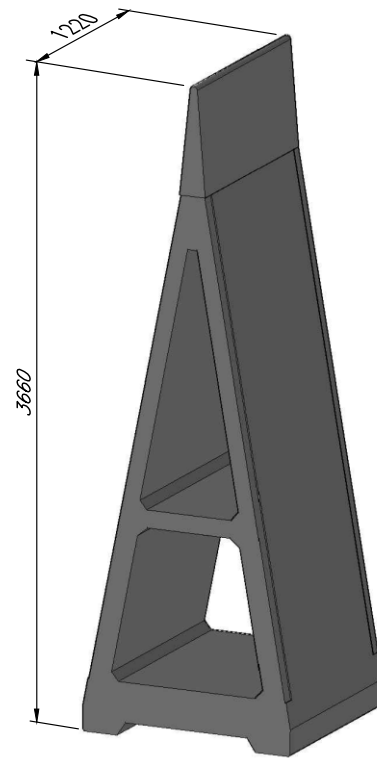

ALFABLOC: 3.05m HIGH

ELEVATION VIEW

ISOMETRIC VIEW

Need Help? Contact us today to request a quote or get more information about our products & services.

RED DEER PLANT Office: 403-343-8000
Toll Free: 800-859-5541

CALGARY PLANT Office: 403-261-3851
Toll Free: 800-859-5541

HEAD OFFICE Office: 403-343-6099
Toll Free: 800-859-5541

ALFABLOC: 3.66m HIGH

ELEVATION VIEW

ISOMETRIC VIEW

Need Help? Contact us today to request a quote or get more information about our products & services.

RED DEER PLANT Office: 403-343-8000
Toll Free: 800-859-5541

CALGARY PLANT Office: 403-261-3851
Toll Free: 800-859-5541

HEAD OFFICE Office: 403-343-6099
Toll Free: 800-859-5541

ALFABLOC: 4.57m HIGH

ELEVATION VIEW