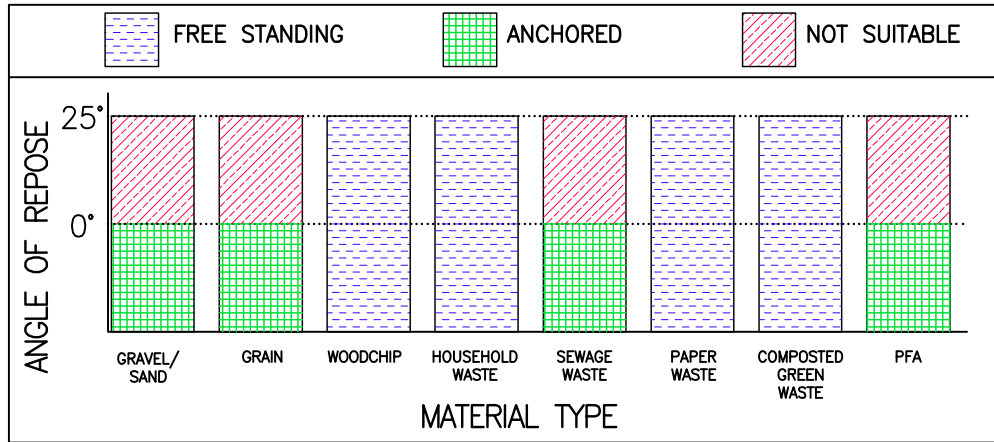

ISOMETRIC VIEW

Need Help? Contact us today to request a quote or get more information about our products & services.

RED DEER PLANT Office: 403-343-8000
Toll Free: 800-859-5541

CALGARY PLANT Office: 403-261-3851
Toll Free: 800-859-5541

HEAD OFFICE Office: 403-343-6099
Toll Free: 800-859-5541

ALFABLOC: 6.09m HIGH

ELEVATION VIEW

ISOMETRIC VIEW

Need Help? Contact us today to request a quote or get more information about our products & services.