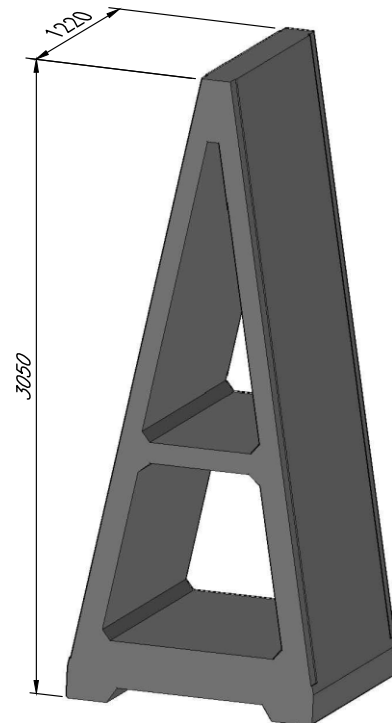

ALFABLOC: 3.05m HIGH

ELEVATION VIEW

ISOMETRIC VIEW

Need Help? Contact us today to request a quote or get more information about our products & services.

RED DEER PLANT Office: 403-343-8000
Toll Free: 800-859-5541

CALGARY PLANT Office: 403-261-3851
Toll Free: 800-859-5541

HEAD OFFICE Office: 403-343-6099
Toll Free: 800-859-5541

ALFABLOC: 3.66m HIGH

ELEVATION VIEW

ISOMETRIC VIEW

Need Help? Contact us today to request a quote or get more information about our products & services.