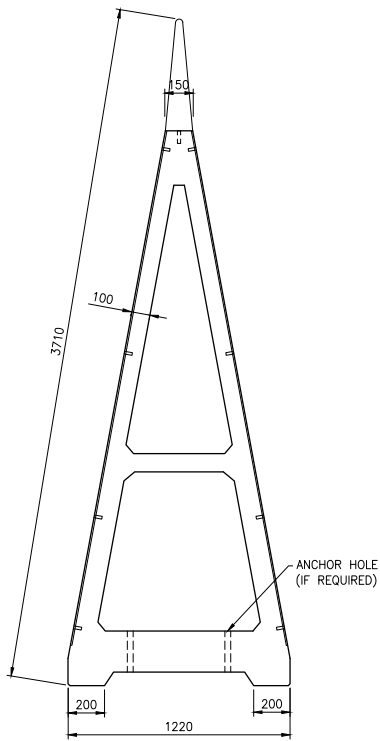

ALFABLOC: 3.05m HIGH

ELEVATION VIEW

ISOMETRIC VIEW

Need Help? Contact us today to request a quote or get more information about our products & services.

RED DEER PLANT Office: 403-343-8000
Toll Free: 800-859-5541

CALGARY PLANT Office: 403-261-3851
Toll Free: 800-859-5541

HEAD OFFICE Office: 403-343-6099
Toll Free: 800-859-5541

ALFABLOC: 3.66m HIGH

ELEVATION VIEW

ISOMETRIC VIEW

Need Help? Contact us today to request a quote or get more information about our products & services.