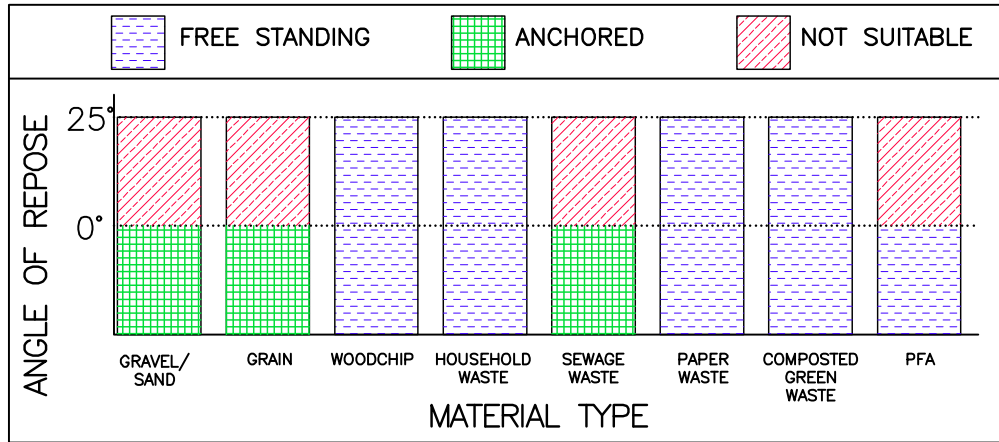

ALFABLOC: 3.05m HIGH

ELEVATION VIEW

ISOMETRIC VIEW

Need Help? Contact us today to request a quote or get more information about our products & services.

RED DEER PLANT Office: 403-343-8000
Toll Free: 800-859-5541

CALGARY PLANT Office: 403-261-3851
Toll Free: 800-859-5541

HEAD OFFICE Office: 403-343-6099
Toll Free: 800-859-5541

ALFABLOC: 3.66m HIGH

ELEVATION VIEW

ISOMETRIC VIEW

Need Help? Contact us today to request a quote or get more information about our products & services.