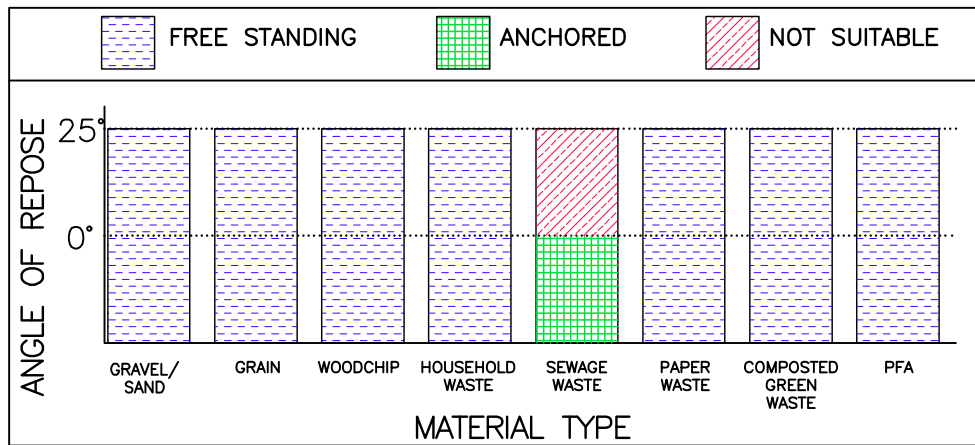

ALFABLOC: 3.05m HIGH

ELEVATION VIEW

ISOMETRIC VIEW

Need Help? Contact us today to request a quote or get more information about our products & services.

RED DEER PLANT Office: 403-343-8000
Toll Free: 800-859-5541