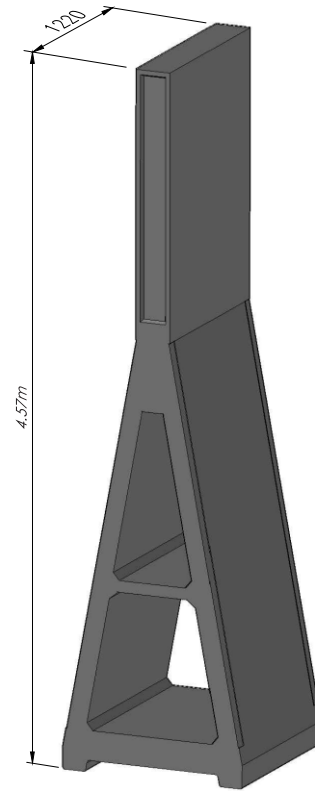

CALGARY PLANT Office: 403-261-3851
Toll Free: 800-859-5541

HEAD OFFICE Office: 403-343-6099
Toll Free: 800-859-5541

ALFABLOC: 3.66m HIGH

ELEVATION VIEW

ISOMETRIC VIEW

Need Help? Contact us today to request a quote or get more information about our products & services.

RED DEER PLANT Office: 403-343-8000
Toll Free: 800-859-5541

CALGARY PLANT Office: 403-261-3851
Toll Free: 800-859-5541

HEAD OFFICE Office: 403-343-6099
Toll Free: 800-859-5541

ALFABLOC: 4.57m HIGH

ELEVATION VIEW

ISOMETRIC VIEW

Need Help? Contact us today to request a quote or get more information about our products & services.

RED DEER PLANT Office: 403-343-8000
Toll Free: 800-859-5541

CALGARY PLANT Office: 403-261-3851
Toll Free: 800-859-5541

HEAD OFFICE Office: 403-343-6099
Toll Free: 800-859-5541

ALFABLOC: 6.09m HIGH

ELEVATION VIEW

ISOMETRIC VIEW

Need Help? Contact us today to request a quote or get more information about our products & services.