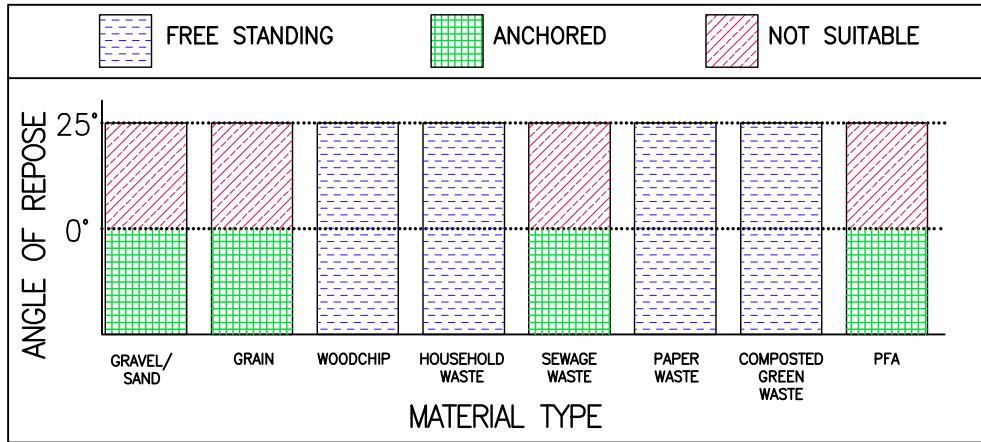

CALGARY PLANT Office: 403-261-3851
Toll Free: 800-859-5541

HEAD OFFICE Office: 403-343-6099
Toll Free: 800-859-5541

ALFABLOC: 3.66m HIGH

ELEVATION VIEW

ISOMETRIC VIEW

Need Help? Contact us today to request a quote or get more information about our products & services.

RED DEER PLANT Office: 403-343-8000
Toll Free: 800-859-5541

CALGARY PLANT Office: 403-261-3851
Toll Free: 800-859-5541

HEAD OFFICE Office: 403-343-6099
Toll Free: 800-859-5541

ALFABLOC: 4.57m HIGH

ELEVATION VIEW