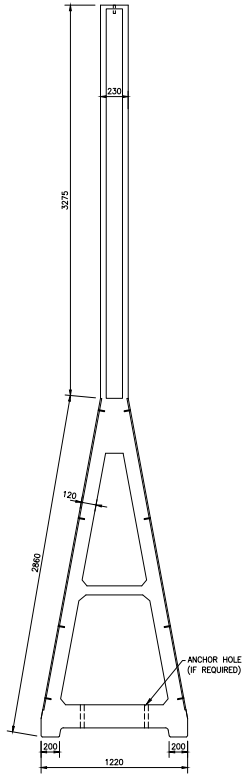

ISOMETRIC VIEW

Need Help? Contact us today to request a quote or get more information about our products & services.

RED DEER PLANT Office: 403-343-8000
Toll Free: 800-859-5541

CALGARY PLANT Office: 403-261-3851
Toll Free: 800-859-5541

HEAD OFFICE Office: 403-343-6099
Toll Free: 800-859-5541

ALFABLOC: 6.09m HIGH

ELEVATION VIEW

ISOMETRIC VIEW

Need Help? Contact us today to request a quote or get more information about our products & services.