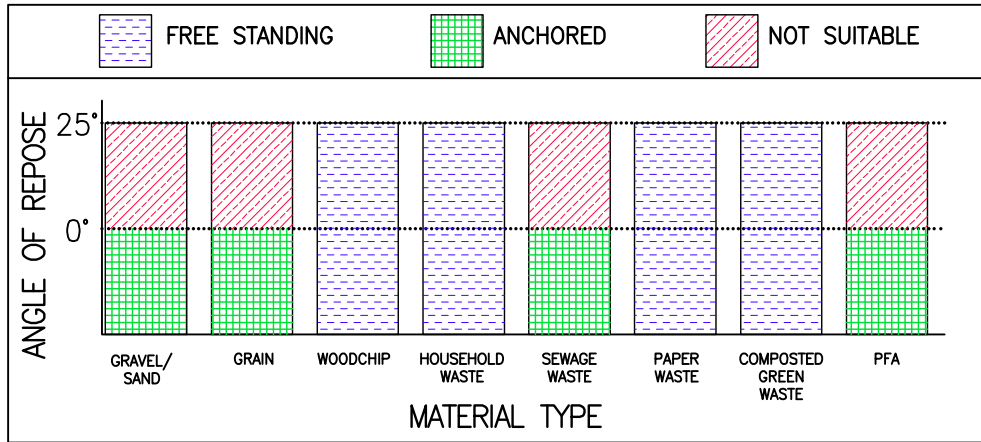

HEAD OFFICE Office: 403-343-6099
Toll Free: 800-859-5541

ALFABLOC: 3.66m HIGH

ELEVATION VIEW

ISOMETRIC VIEW

Need Help? Contact us today to request a quote or get more information about our products & services.

RED DEER PLANT Office: 403-343-8000
Toll Free: 800-859-5541

CALGARY PLANT Office: 403-261-3851
Toll Free: 800-859-5541

HEAD OFFICE Office: 403-343-6099
Toll Free: 800-859-5541

ALFABLOC: 4.57m HIGH

ELEVATION VIEW