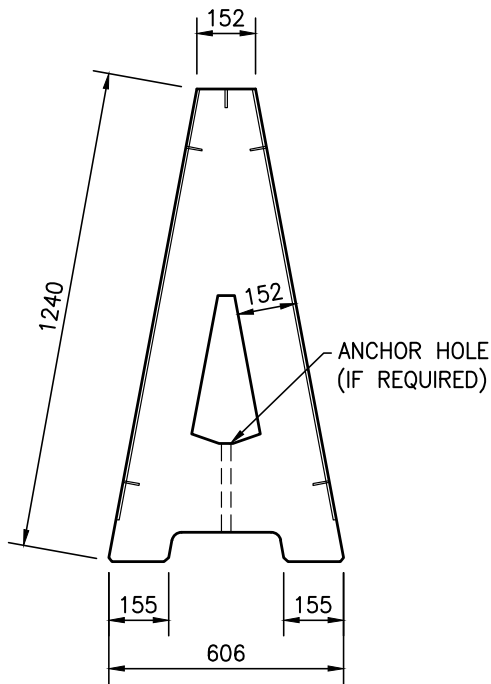

ALFABLOC: 1.22m HIGH

ELEVATION VIEW

ISOMETRIC VIEW

Need Help? Contact us today to request a quote or get more information about our products & services.

RED DEER PLANT Office: 403-343-8000
Toll Free: 800-859-5541

CALGARY PLANT Office: 403-261-3851
Toll Free: 800-859-5541

HEAD OFFICE Office: 403-343-6099
Toll Free: 800-859-5541

ALFABLOC: 2.44m HIGH

ELEVATION VIEW

ISOMETRIC VIEW

Need Help? Contact us today to request a quote or get more information about our products & services.