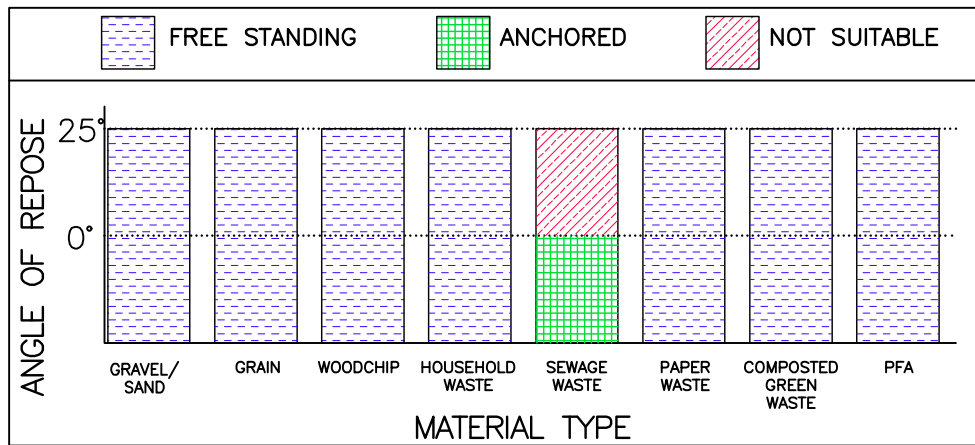

ALFABLOC: 3.05m HIGH

ELEVATION VIEW