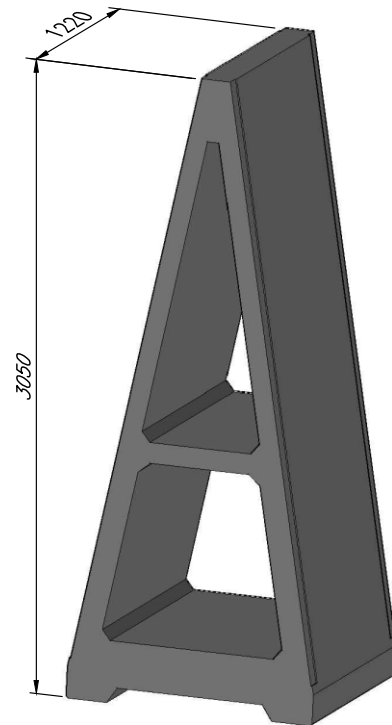

CALGARY PLANT Office: 403-261-3851
Toll Free: 800-859-5541

HEAD OFFICE Office: 403-343-6099
Toll Free: 800-859-5541

ALFABLOC: 2.44m HIGH

ELEVATION VIEW

ISOMETRIC VIEW

Need Help? Contact us today to request a quote or get more information about our products & services.

RED DEER PLANT Office: 403-343-8000
Toll Free: 800-859-5541

CALGARY PLANT Office: 403-261-3851
Toll Free: 800-859-5541

HEAD OFFICE Office: 403-343-6099
Toll Free: 800-859-5541

ALFABLOC: 3.05m HIGH

ELEVATION VIEW

ISOMETRIC VIEW

Need Help? Contact us today to request a quote or get more information about our products & services.

RED DEER PLANT Office: 403-343-8000
Toll Free: 800-859-5541

CALGARY PLANT Office: 403-261-3851
Toll Free: 800-859-5541

HEAD OFFICE Office: 403-343-6099
Toll Free: 800-859-5541

ALFABLOC: 3.66m HIGH

ELEVATION VIEW

ISOMETRIC VIEW

Need Help? Contact us today to request a quote or get more information about our products & services.