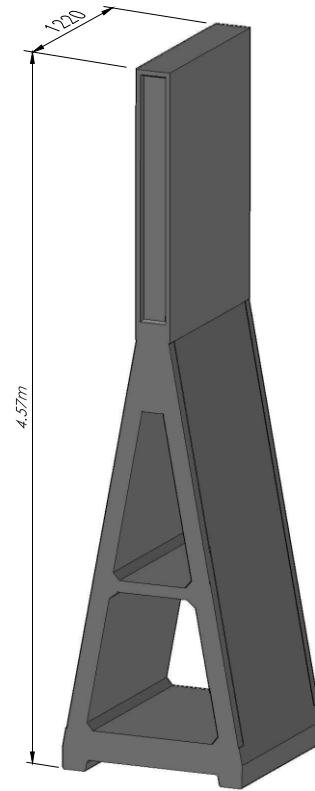

HEAD OFFICE Office: 403-343-6099
Toll Free: 800-859-5541

ALFABLOC: 3.66m HIGH

ELEVATION VIEW

ISOMETRIC VIEW

Need Help? Contact us today to request a quote or get more information about our products & services.

RED DEER PLANT Office: 403-343-8000
Toll Free: 800-859-5541

CALGARY PLANT Office: 403-261-3851
Toll Free: 800-859-5541

HEAD OFFICE Office: 403-343-6099
Toll Free: 800-859-5541

ALFABLOC: 4.57m HIGH

ELEVATION VIEW

ISOMETRIC VIEW

Need Help? Contact us today to request a quote or get more information about our products & services.

RED DEER PLANT Office: 403-343-8000
Toll Free: 800-859-5541

CALGARY PLANT Office: 403-261-3851
Toll Free: 800-859-5541

HEAD OFFICE Office: 403-343-6099
Toll Free: 800-859-5541

ALFABLOC: 6.09m HIGH

ELEVATION VIEW

ISOMETRIC VIEW

Need Help? Contact us today to request a quote or get more information about our products & services.