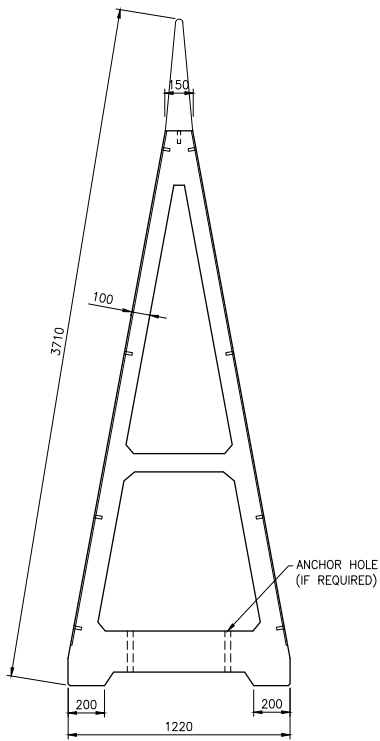

ISOMETRIC VIEW

Need Help? Contact us today to request a quote or get more information about our products & services.

RED DEER PLANT Office: 403-343-8000
Toll Free: 800-859-5541

CALGARY PLANT Office: 403-261-3851
Toll Free: 800-859-5541

HEAD OFFICE Office: 403-343-6099
Toll Free: 800-859-5541

ALFABLOC: 3.66m HIGH

ELEVATION VIEW

ISOMETRIC VIEW

Need Help? Contact us today to request a quote or get more information about our products & services.