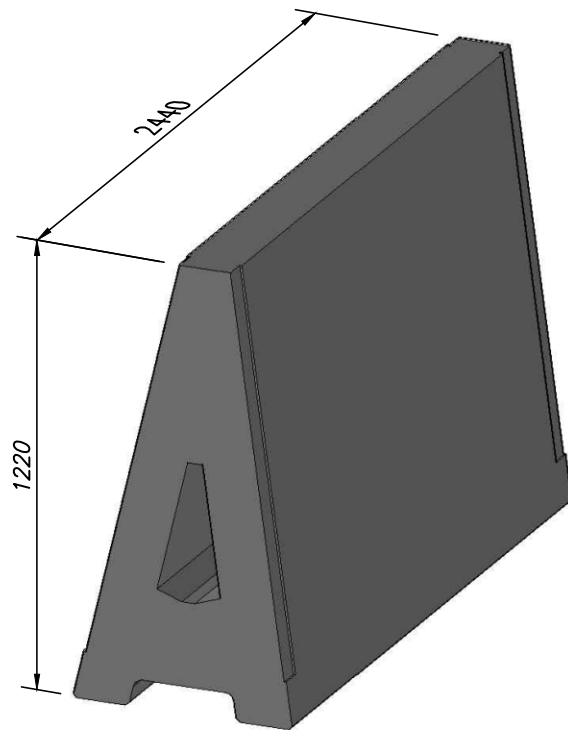

ALFABLOC: 1.22m HIGH

ELEVATION VIEW

ISOMETRIC VIEW

Need Help? Contact us today to request a quote or get more information about our products & services.

RED DEER PLANT Office: 403-343-8000
Toll Free: 800-859-5541

CALGARY PLANT Office: 403-261-3851
Toll Free: 800-859-5541

HEAD OFFICE Office: 403-343-6099
Toll Free: 800-859-5541

ALFABLOC: 2.44m HIGH

ELEVATION VIEW

ISOMETRIC VIEW

Need Help? Contact us today to request a quote or get more information about our products & services.