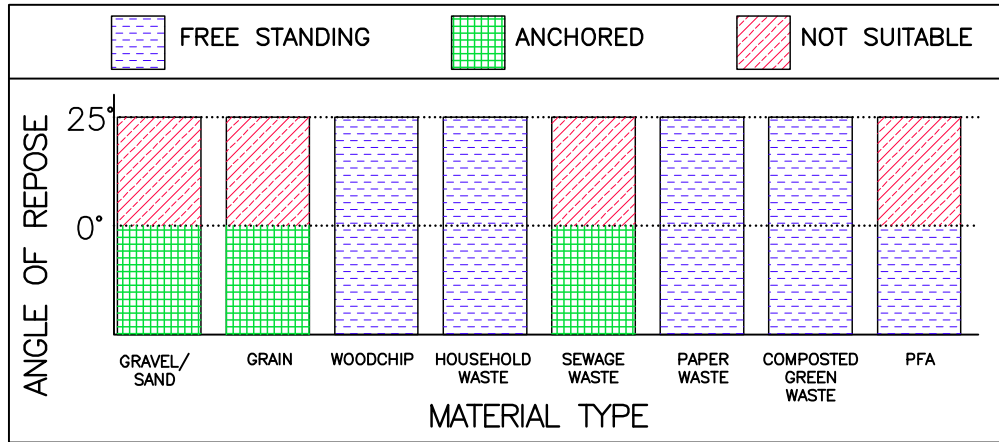

ISOMETRIC VIEW

Need Help? Contact us today to request a quote or get more information about our products & services.

RED DEER PLANT Office: 403-343-8000
Toll Free: 800-859-5541

CALGARY PLANT Office: 403-261-3851
Toll Free: 800-859-5541

HEAD OFFICE Office: 403-343-6099
Toll Free: 800-859-5541

ALFABLOC: 3.66m HIGH

ELEVATION VIEW

ISOMETRIC VIEW

Need Help? Contact us today to request a quote or get more information about our products & services.