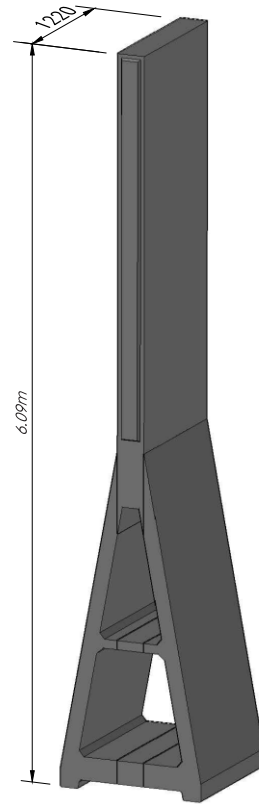

HEAD OFFICE Office: 403-343-6099
Toll Free: 800-859-5541

ALFABLOC: 3.66m HIGH

ELEVATION VIEW

ISOMETRIC VIEW

Need Help? Contact us today to request a quote or get more information about our products & services.

ISOMETRIC VIEW

Need Help? Contact us today to request a quote or get more information about our products & services.

RED DEER PLANT Office: 403-343-8000
Toll Free: 800-859-5541

CALGARY PLANT Office: 403-261-3851
Toll Free: 800-859-5541

HEAD OFFICE Office: 403-343-6099
Toll Free: 800-859-5541

ALFABLOC: 6.09m HIGH

ELEVATION VIEW

ISOMETRIC VIEW

Need Help? Contact us today to request a quote or get more information about our products & services.