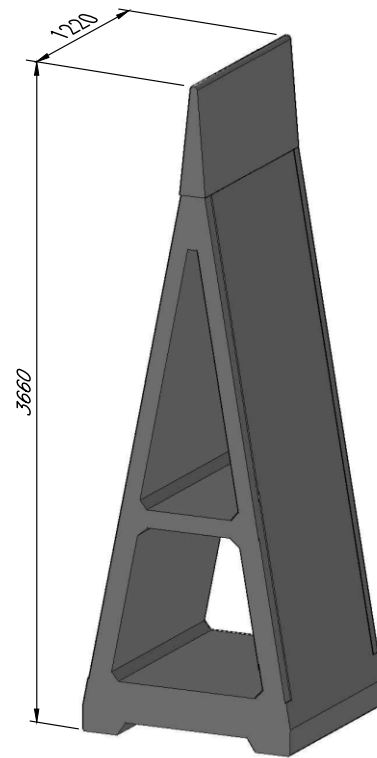

ISOMETRIC VIEW

Need Help? Contact us today to request a quote or get more information about our products & services.

RED DEER PLANT Office: 403-343-8000
Toll Free: 800-859-5541

CALGARY PLANT Office: 403-261-3851
Toll Free: 800-859-5541

HEAD OFFICE Office: 403-343-6099
Toll Free: 800-859-5541

ALFABLOC: 3.66m HIGH

ELEVATION VIEW

ISOMETRIC VIEW

Need Help? Contact us today to request a quote or get more information about our products & services.