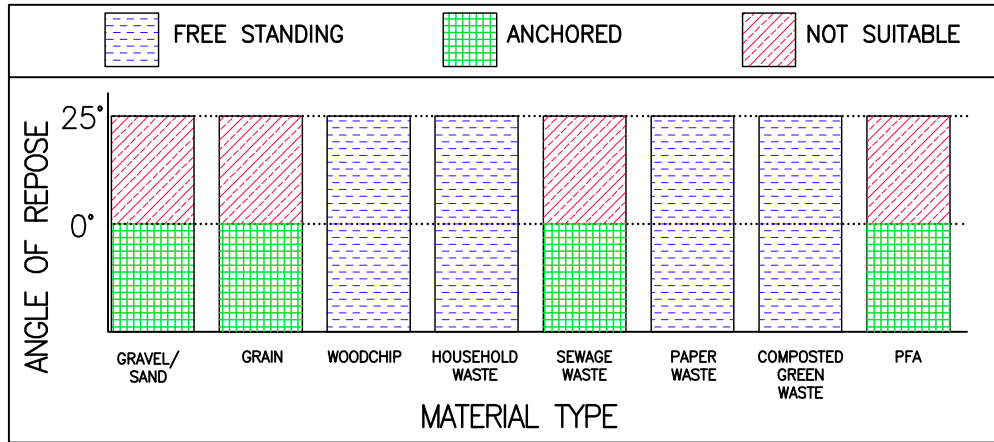

RED DEER PLANT Office: 403-343-8000
Toll Free: 800-859-5541

CALGARY PLANT Office: 403-261-3851
Toll Free: 800-859-5541

HEAD OFFICE Office: 403-343-6099
Toll Free: 800-859-5541

ALFABLOC: 4.57m HIGH

ELEVATION VIEW

ISOMETRIC VIEW

Need Help? Contact us today to request a quote or get more information about our products & services.

RED DEER PLANT Office: 403-343-8000
Toll Free: 800-859-5541

CALGARY PLANT Office: 403-261-3851
Toll Free: 800-859-5541

HEAD OFFICE Office: 403-343-6099
Toll Free: 800-859-5541

ALFABLOC: 6.09m HIGH

ELEVATION VIEW

ISOMETRIC VIEW

Need Help? Contact us today to request a quote or get more information about our products & services.