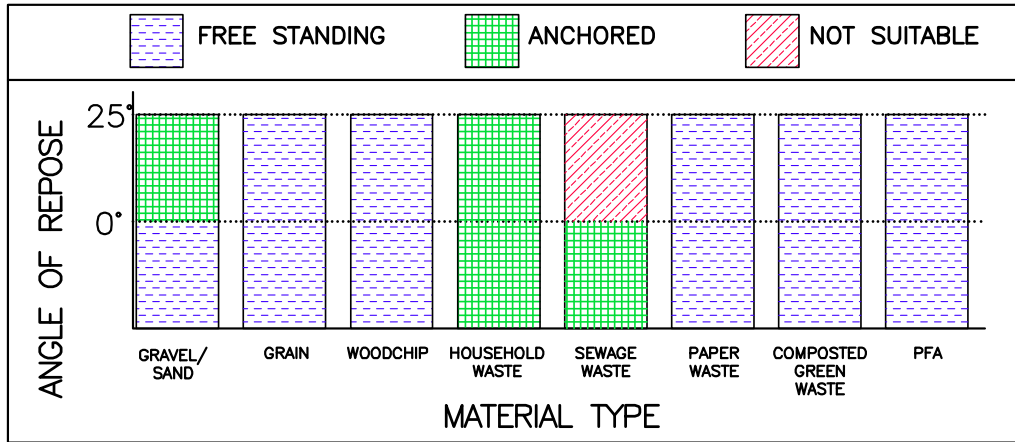

ALFABLOC: 2.44m HIGH

ELEVATION VIEW