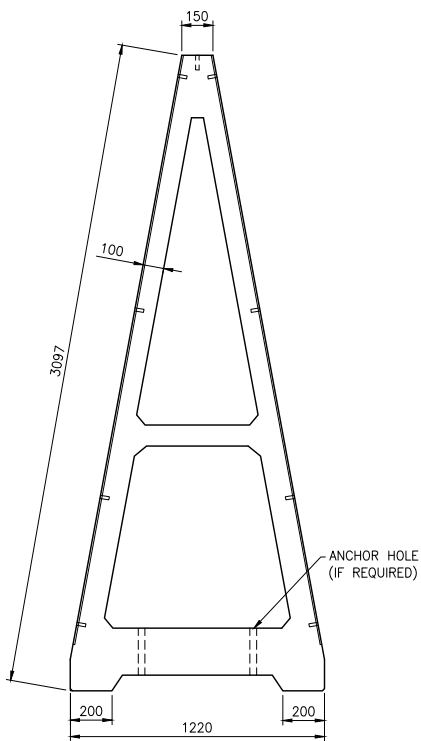

ALFABLOC: 3.05m HIGH

ELEVATION VIEW