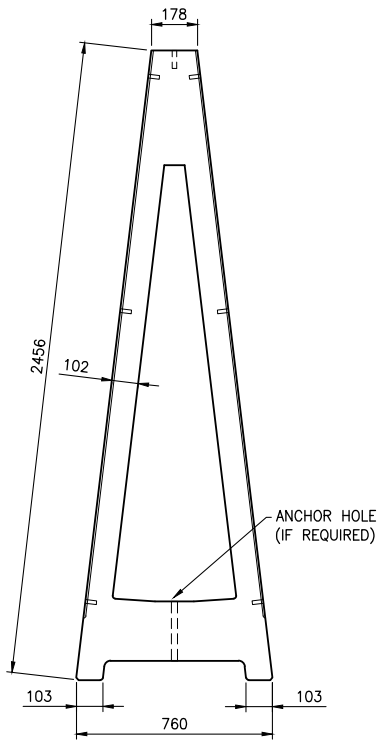

ALFABLOC: 1.22m HIGH

ELEVATION VIEW

ISOMETRIC VIEW

Need Help? Contact us today to request a quote or get more information about our products & services.

RED DEER PLANT Office: 403-343-8000
Toll Free: 800-859-5541

CALGARY PLANT Office: 403-261-3851
Toll Free: 800-859-5541

HEAD OFFICE Office: 403-343-6099
Toll Free: 800-859-5541

ALFABLOC: 2.44m HIGH

ELEVATION VIEW

ISOMETRIC VIEW

Need Help? Contact us today to request a quote or get more information about our products & services.