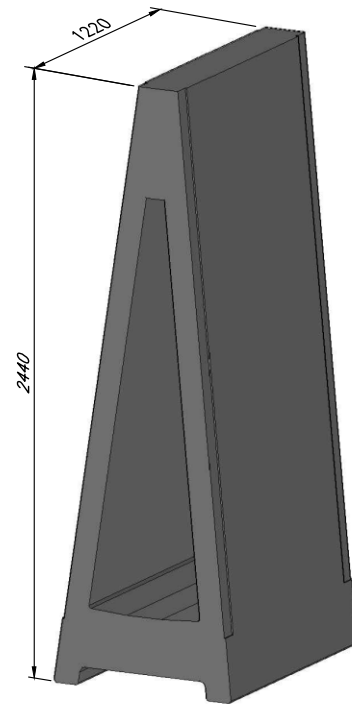

ALFABLOC: 1.22m HIGH

ELEVATION VIEW

ISOMETRIC VIEW

Need Help? Contact us today to request a quote or get more information about our products & services.

RED DEER PLANT Office: 403-343-8000
Toll Free: 800-859-5541

CALGARY PLANT Office: 403-261-3851
Toll Free: 800-859-5541

HEAD OFFICE Office: 403-343-6099
Toll Free: 800-859-5541

ALFABLOC: 2.44m HIGH

ELEVATION VIEW

ISOMETRIC VIEW

Need Help? Contact us today to request a quote or get more information about our products & services.

HEAD OFFICE Office: 403-343-6099
Toll Free: 800-859-5541

ALFABLOC: 3.66m HIGH

ELEVATION VIEW

ISOMETRIC VIEW

Need Help? Contact us today to request a quote or get more information about our products & services.