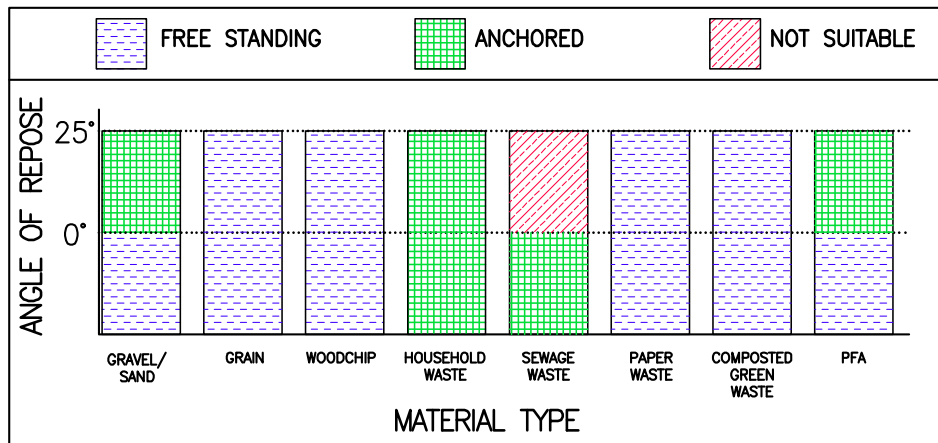

ALFABLOC: 1.22m HIGH

ELEVATION VIEW

ISOMETRIC VIEW

Need Help? Contact us today to request a quote or get more information about our products & services.

RED DEER PLANT Office: 403-343-8000
Toll Free: 800-859-5541